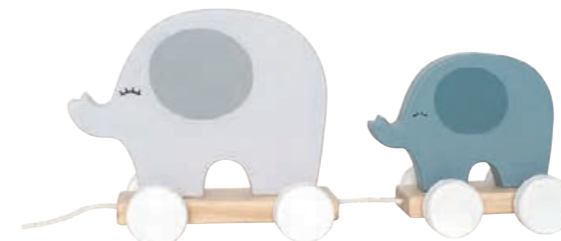

W7164 Wooden Alphabet Blocks

C2512 Activity Ball
16x16x16cm 1+

STACKING
CUBE
with wooden animals
Total Height 48cm
2+

C2504 Stacking Cube

SAFARI
WAGON
with wooden
animal blocks
32x9x7cm
18m+

C2501 Safari Wagon with Blocks
32x9x7cm 18m+