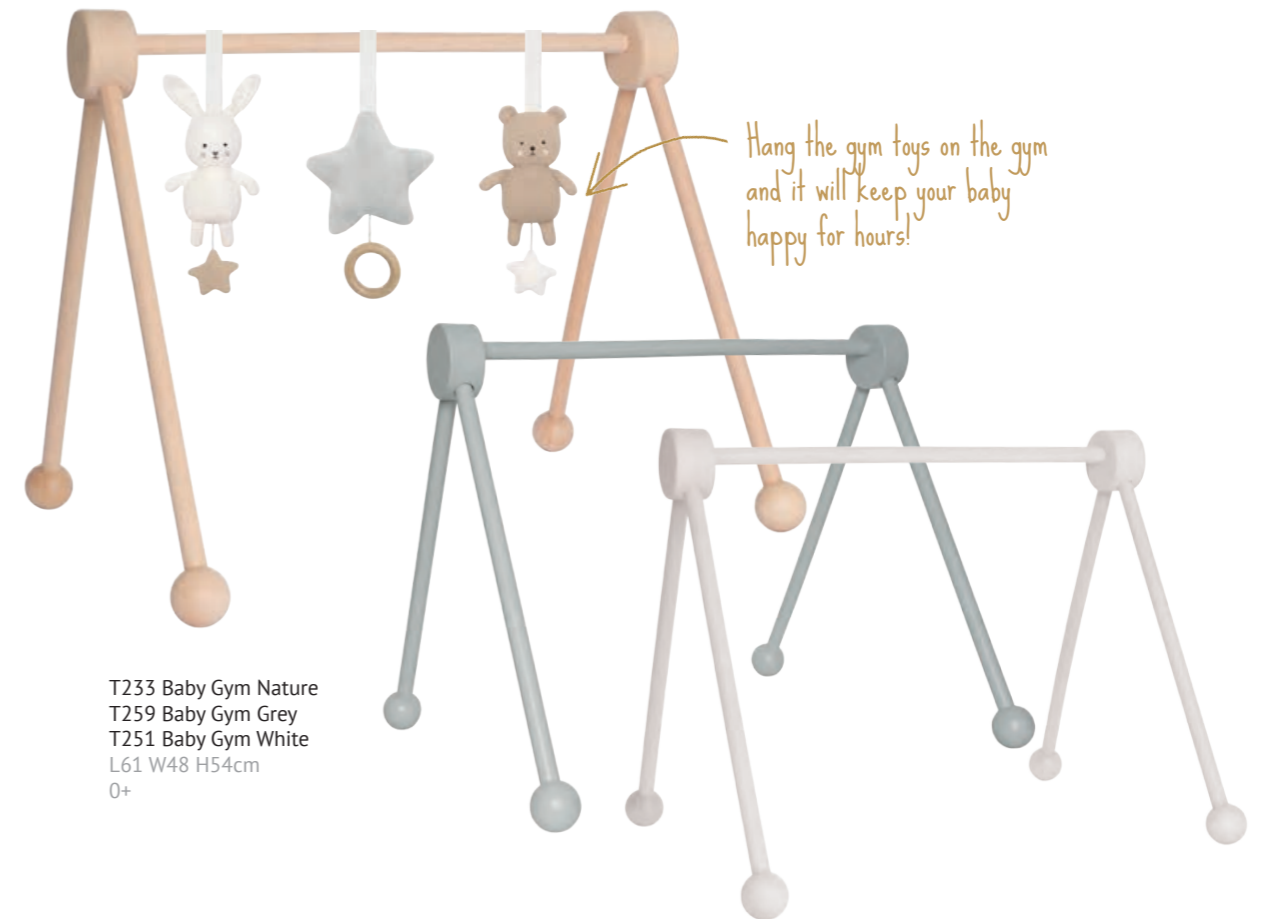

WOODEN BABYGYM

N0144 Gym Toy Teddy & Bunny L30cm 0+

N0142 Gym Toy Unicorn & Swan L30 cm 0+

T233 Baby Gym Nature
T259 Baby Gym Grey
T251 Baby Gym White
L61 W48 H54cm
0+

Hang the gym toys on the gym and it will keep your baby happy for hours!

WOODEN MOBILE ARMS

T234 Nature

with 2 different lengths of the screws to fit most cribs on the market.

decoration mobile for the smallest ones. Note that you should remove the mobile before the child can reach it.