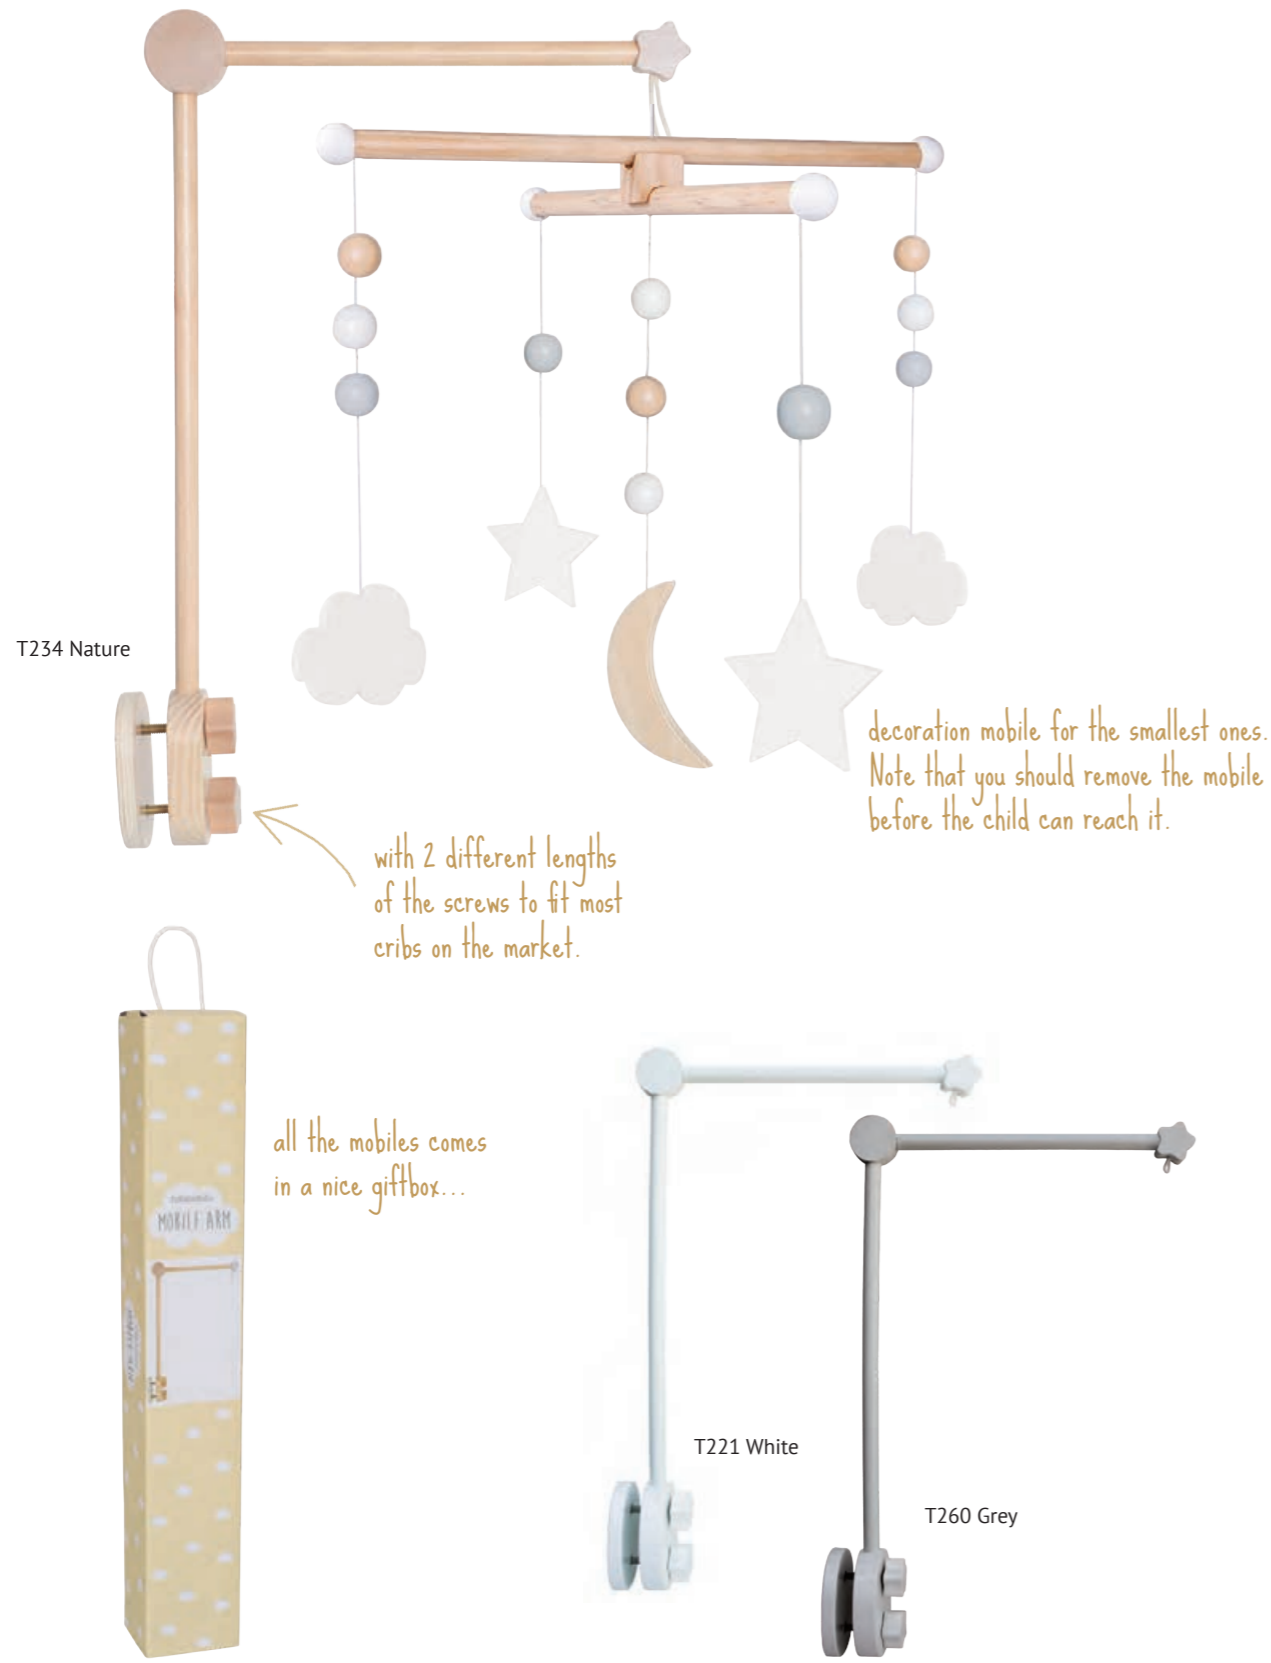

WOODEN BABYGYM

N0144 Gym Toy Teddy & Bunny L30cm 0+

N0142 Gym Toy Unicorn & Swan L30 cm 0+

T233 Baby Gym Nature
T259 Baby Gym Grey
T251 Baby Gym White
L61 W48 H54cm
0+

Hang the gym toys on the gym and it will keep your baby happy for hours!

WOODEN MOBILE ARMS

T234 Nature

with 2 different lengths of the screws to fit most cribs on the market.

decoration mobile for the smallest ones. Note that you should remove the mobile before the child can reach it.