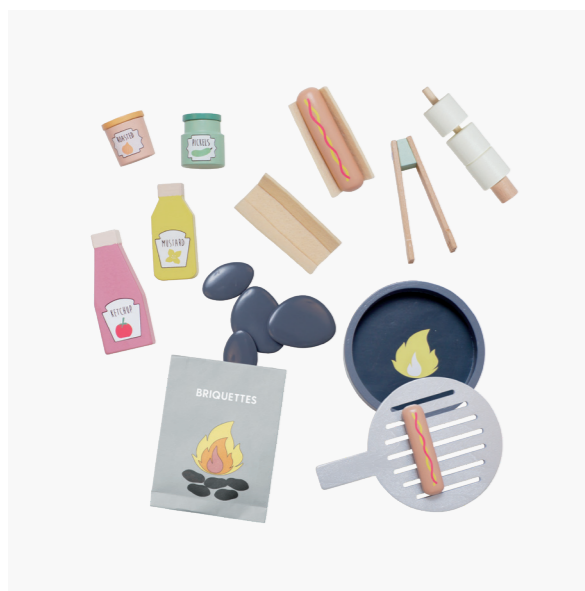

PICNIC BASKET
Barbeque

Our BBQ basket includes everything for a successful barbecue. So pack your basket and head to the forest right away. Yummy!