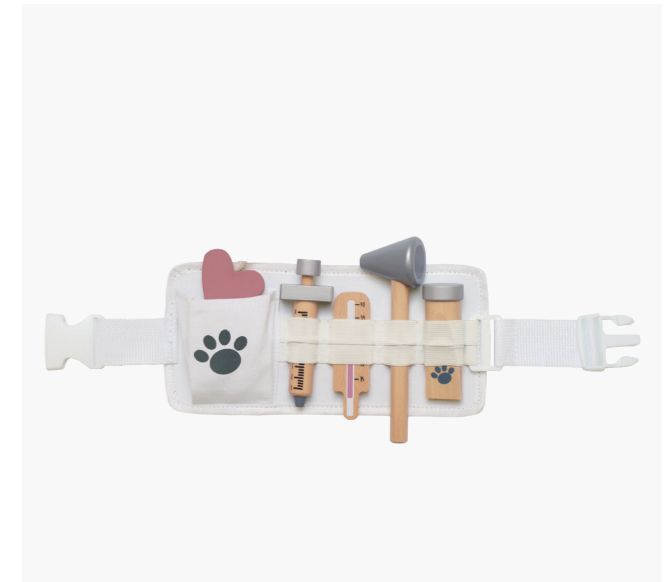

PLAY & PRETEND

Veterinary Belt

W7219 VETERINARY BELT
CIR 40-80CM 3+

THE VETERINARY BELT

Our veterinary belt is perfect for all small veterinarians. You and your friends can examine and treat all animals, large and small. The belt contains everything needed for your pets to feel healthy. Listen to the heart beat, take blood samples and control the body temperature.

The veterinary belt contains the following:
1 veterinary hat, 1 neck collar, 1 belt, 1 thermometer,
1 syringe, 1 reflex hammer, 1 tube of ointment,
1 stethoscope.

Washing instructions: surface wash with sponge.