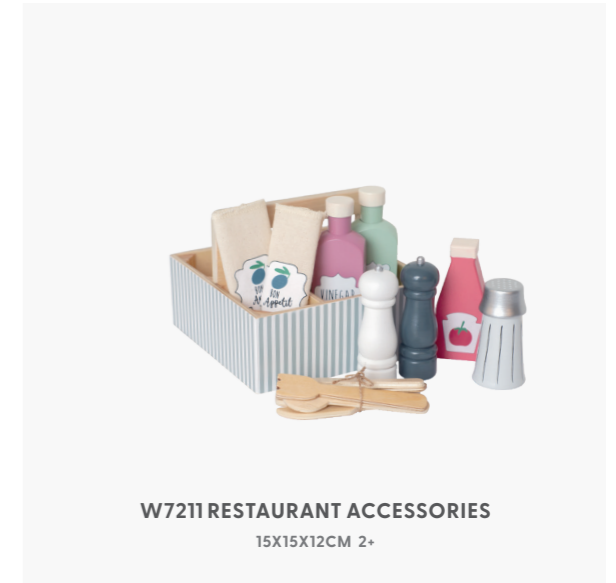

HEAD WAITER SET

Now you and your friends can play restaurant! Your guests can easily order from the well-stocked menu. Choose between pizza, burgers, banana split and much more. As a waiter you can dress in both a hat and an apron, and use the notepad and pencil to take the orders. When your guests are full and satisfied, they can pay on the associated tablet.

Our head waiter set includes the following:
1 tablet, 1 menu, 1 apron, 1 serving hat
and 1 pen with notepad