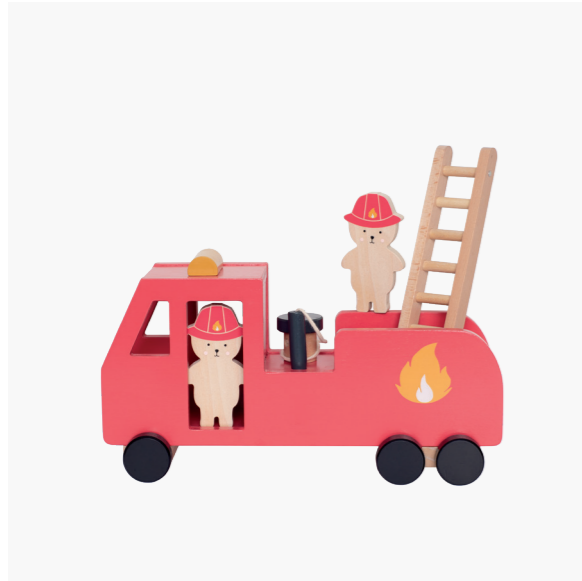

Size: Cotton bag 23x27,5cm Yellow Bus: 10,5cm

W7214 MY FIRST CAR
1+

C2530 ELEPHANT
17X6X15CM 1+

PULL ANIMALS with abacus

Pull animals in solid wood. With wheels as feet, the little animal is easily rolled over carpets and other surfaces in the home. The animals have an abacus around its body with five marbles in soft colours. A perfect gift for the small child.

Available in 3 models.

C2532 TEDDY
13X6X15CM 1+

C2531 BUNNY
13X6X17CM 1+

PLAY & PRETEND

Vehicles

W7209 FIRE ENGINE
29X11X15CM 18M+

FIRE ENGINE

With this cool fire engine, the two teddy firefighters are quickly in place if a fire starts. The ladder can be turned in all directions and can also be folded to the fire engine. Bring the fire hose, climb the ladder and make sure the fire is extinguished. Roll the hose back in place when the fire is out. The toy encourage imaginative and creative play.

Includes 2 teddy firefighters and a ladder that can be turned in all directions.

W7210 CRANE WITH MAGNET
33X10X21CM 18M+

CRANE WITH MAGNET

The crane has an attachable trailer with a total of eight wheels which makes the transportation of the blocks smooth. The crane has a magnet attached and can be turned in 180 degrees and can also be lowered up and down. On the associated trailer, there are eight blocks with magnets that can easily be picked up by the crane. The crane trains the child both in motor skills and creative thinking at an early age.