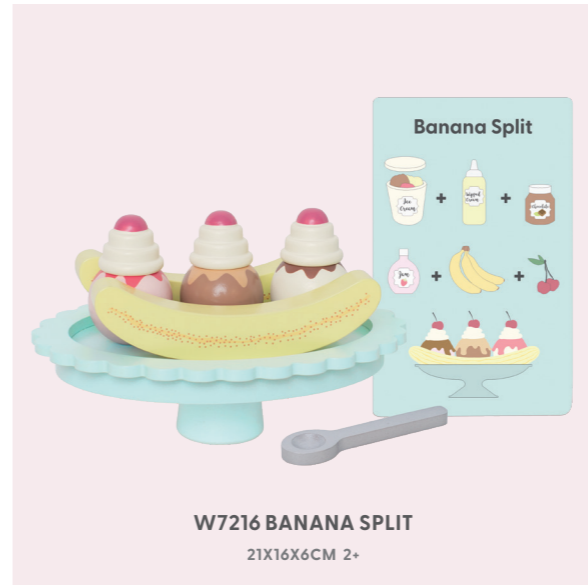

Includes 1 teddy driver and 8 blocks in different colors

PLAY & PRETEND

Ice cream

T290 ICE CREAM BOX
15X15X5CM 2+
THIS ICE CREAM BOX REPLACES THE OLD T290.

W7216 BANANA SPLIT
21X16X6CM 2+

BANANA SPLIT

Lovely banana split to serve all your friends. Now you can finally build and design your very own banana split. How about sun-ripened bananas, ice cream in delicious flavors, and freshly whipped cream with cherries on top. Of course, a recipe card is included as well.

Our banana split includes the following: 1 platter, 1 spoon, 2 bananas, 3 scoops of ice cream in different flavors, 3 cream tops with cherries and 1 recipe card

PICNIC BASKET
Barbeque

PICNIC BASKET
Provence