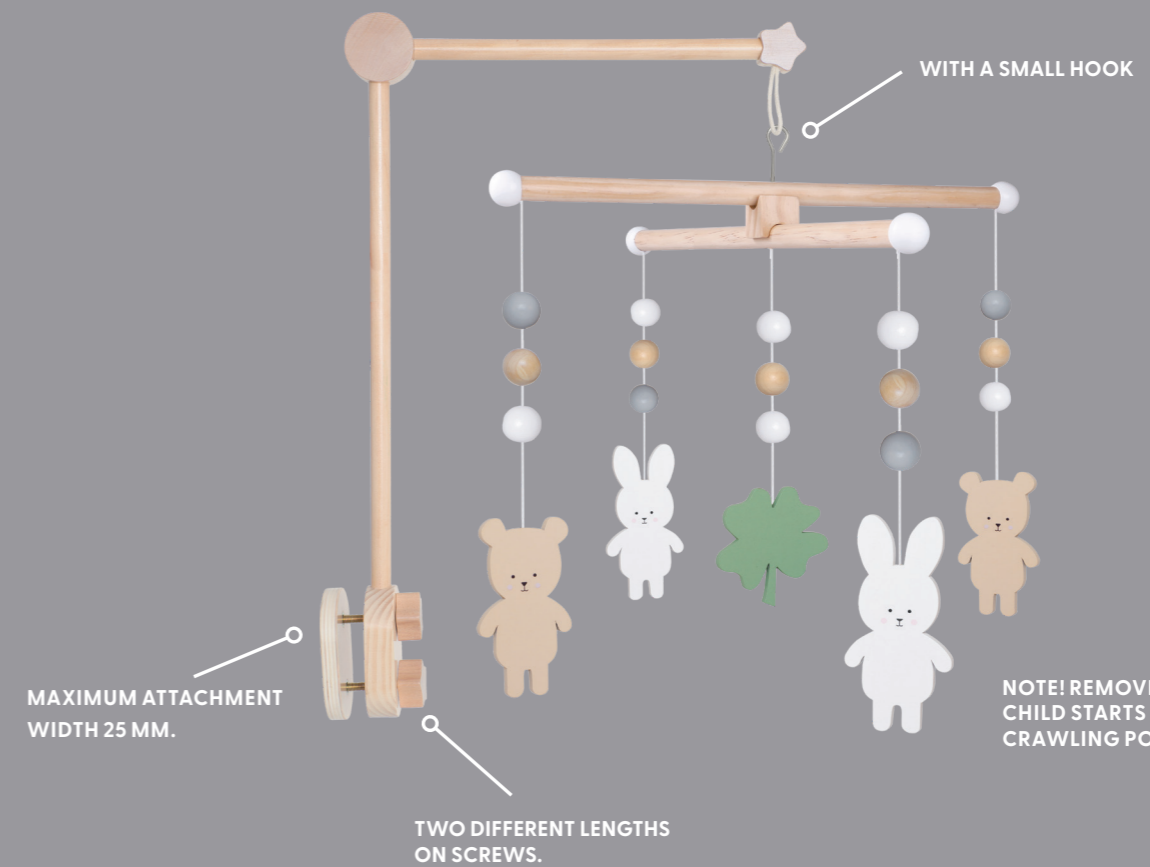

Table: H43cm Ø59cm Stool: H26cm Ø26cm
Available in 3 colours.

DECORATION

in wood

T221 MOBILE ARM WHITE
T260 MOBILE ARM GREY
T234 MOBILE ARM NATURE

T281 MOBILE TEDDY & BUNNY

T283 MOBILE CARS

T282 MOBILE SEAHORSE

NOTE! REMOVE THE MOBILE WHEN THE CHILD STARTS TRYING TO PUSH UP IN A CRAWLING POSITION.

WOODEN MOBILE ARM TO BE USED WITH OUR MOBILES.
DECORATED WITH STAR-SHAPED DETAILS.
THE ARM IS EASILY ATTACHED TO MOST CRIBS ON THE MARKET.